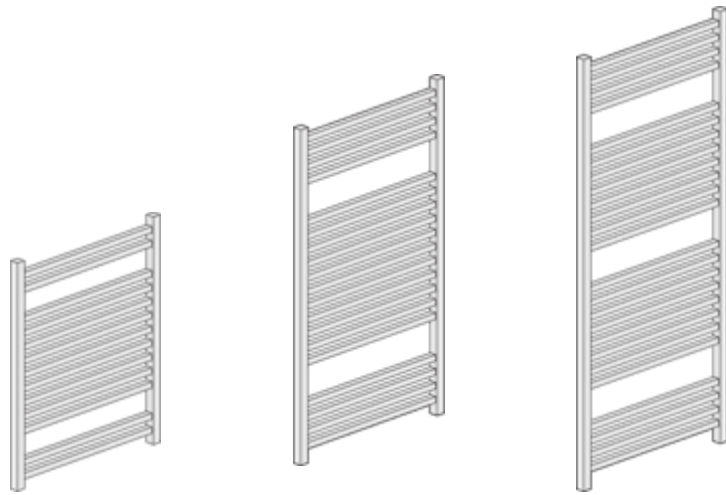

## Quadrato

Far from square, this new angular towel radiator makes a statement in a modern bathroom. The square tube design complements perfectly the very latest trend of square faucets and fittings.

Model: **QD 75-60**  
 Height: 31"  
 Width: 24"

**QD 115-60**  
 46"  
 20"

**QD 150-60**  
 60"  
 20"

---

**Hydronic  
 Heat Output @180°F**

Heat Output:

2639\* BTUH

3143\* BTUH

3932\* BTUH