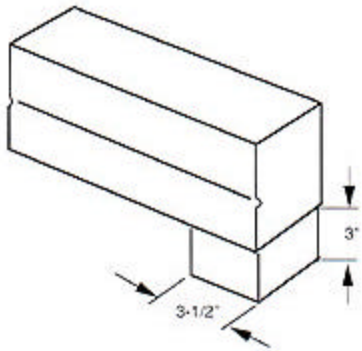

R2F Double Sided Full Trims

R2F-2 Full Center or End Trim

R2F-2 Full Inside Corner Trim

R2F-2 Full End Cap With Floor Return

R2F-2 Full Outside Corner Trim

NOTES:

1. R2F-2 shown, other model heights similar.
2. All trims are 12" long on the face, unless otherwise noted.
3. Trims are sized to overlap R2F models.