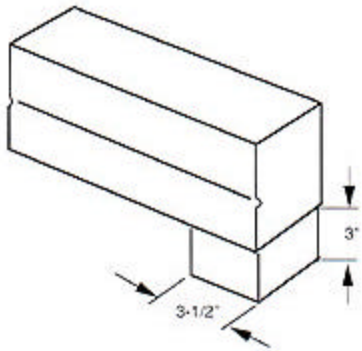

## R3F Double Sided Full Trims

**R3F-2 Full Center or End Trim**

**R3F-2 Full Inside Corner Trim**

**R3F-2 Full End Cap With Floor Return**

**R3F-2 Full Outside Corner Trim**

### NOTES:

1. R3F-2 shown, other model heights similar.
2. All trims are 12" long on the face, unless otherwise noted.
3. Trims are sized to overlap R3F models.