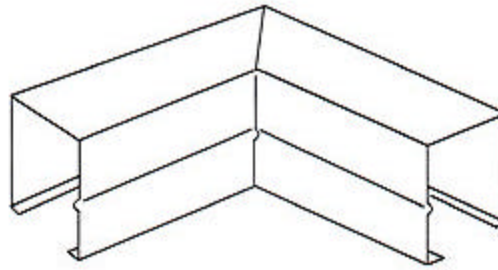

## R3F Double Sided Full Trims

**R3F-2 Full Center or End Trim**

**R3F-2 Full Inside Corner Trim**

**R3F-2 Full End Cap With Floor Return**

**R3F-2 Full Outside Corner Trim**

### NOTES:

1. R3F-2 shown, other model heights similar.
2. All trims are 12" long on the face, unless otherwise noted.
3. Trims are sized to overlap R3F models.