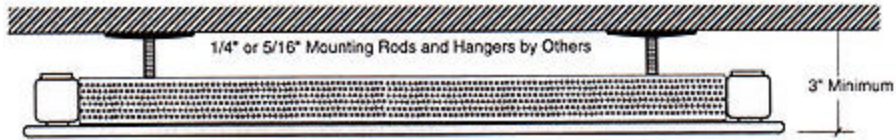

Model Type RC

Ceiling Mounting with Z Connections

RC Models

- For Ceiling Panels: **20" to 48" Long - Use 4 Hangers Per Panel**
- 50" to 84" Long - Use 6 Hangers Per Panel**
- 86" to 118" Long - Use 8 Hangers Per Panel**
- 120" to 152" Long - Use 10 Hangers Per Panel**
- 154" to 188" Long - Use 12 Hangers Per Panel**
- 190" to 222" Long - Use 14 Hangers Per Panel**
- 224" to 258" Long - Use 16 Hangers Per Panel**
- 260" to 290" Long - Use 18 Hangers Per Panel**
- 292" to 326" Long - Use 20 Hangers Per Panel**
- 328" to 354" Long - Use 22 Hangers Per Panel**

RC Models - Available Z Type Connections